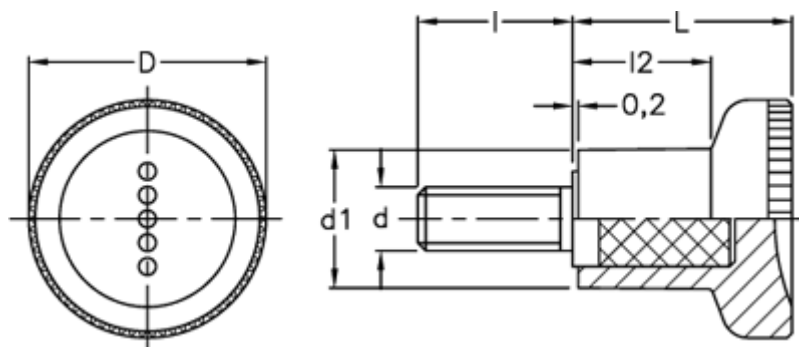

Data Sheet

Article number: 23052433611

Description: E+G Knurled knob
EKK.31-p M10x30-C1

Measures

D	= 31
d1	= 18.5
d 6g	= M10
l	= 30
L	= 27.0
l2	= 17.0